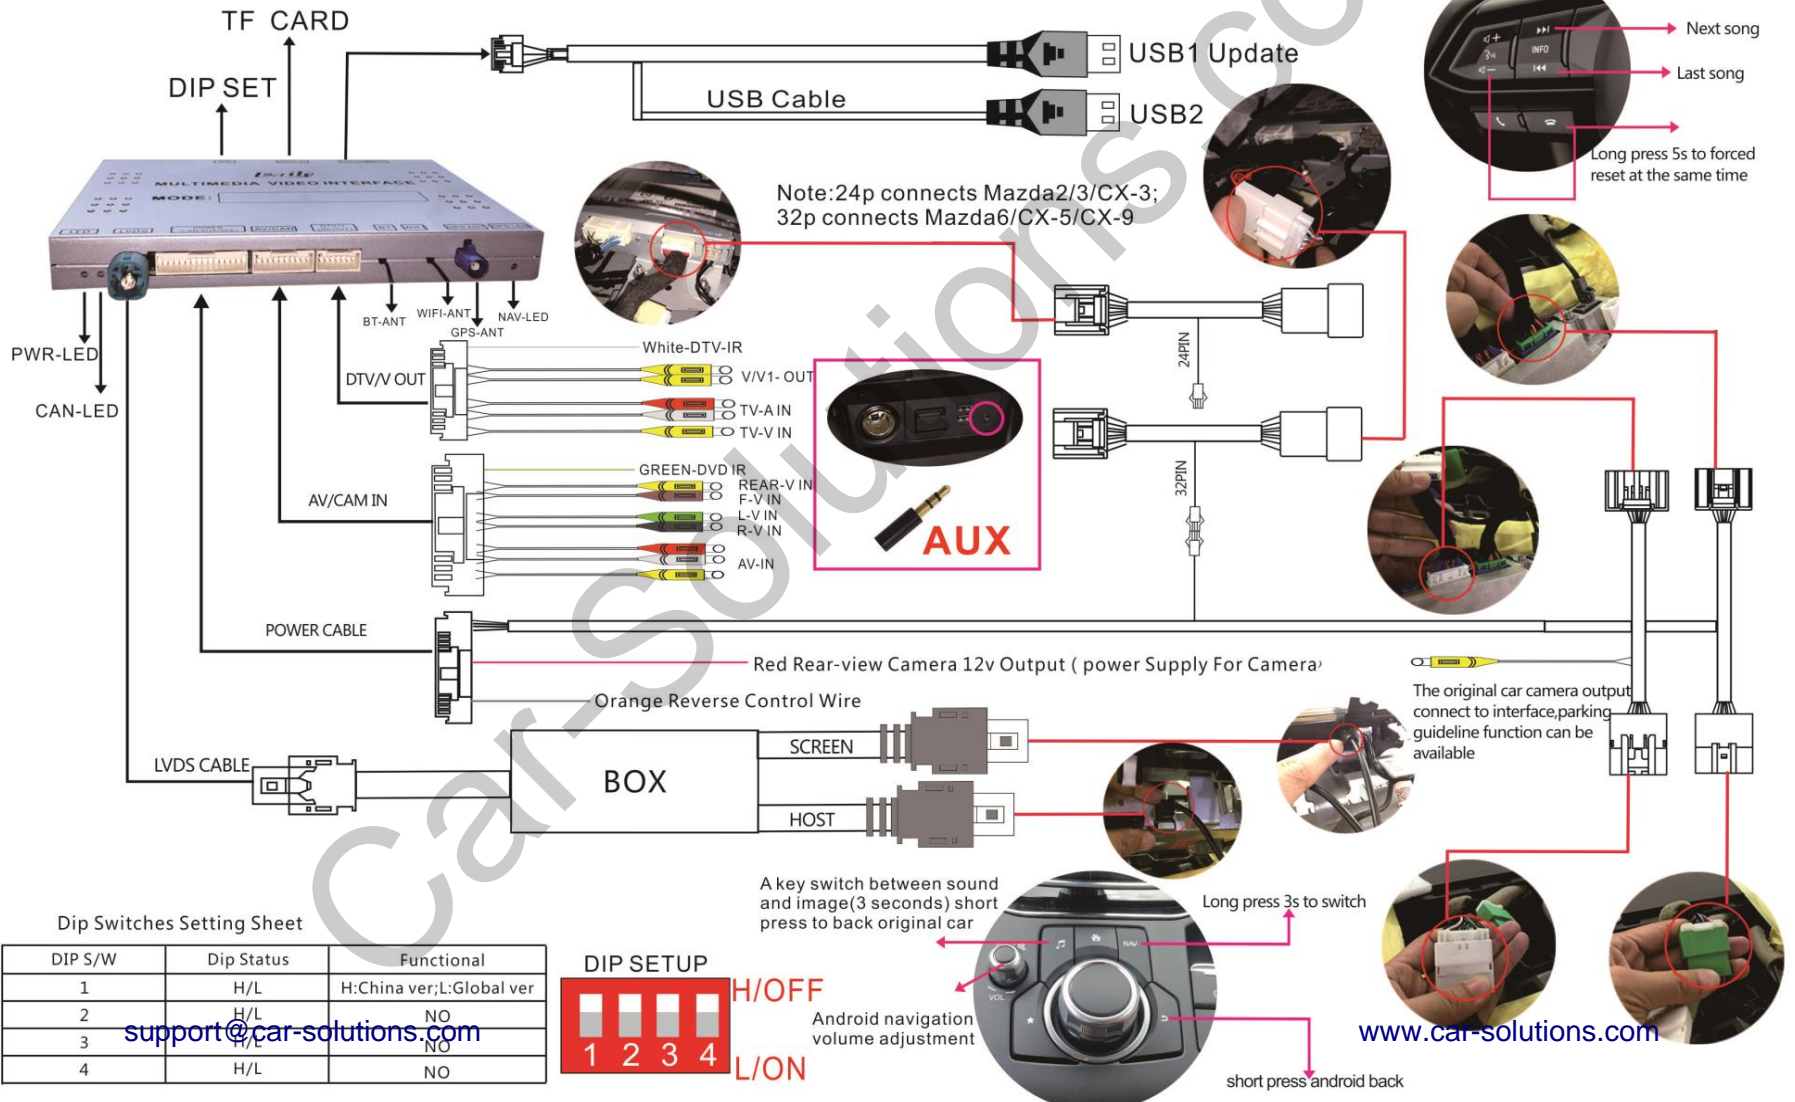

For Mazda (2014-) All Series

Android Operating: Touch and Knob

Dip Switches Setting Sheet

DIP S/W	Dip Status	Functional
1	H/L	H:China ver;L:Global ver
2	H/L	NO
3	H/L	NO
4	H/L	NO

support@car-solutions.com

www.car-solutions.com