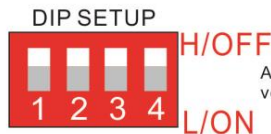

For Mazda (2014-) All Series

Android Operating: Touch and Knob

Dip Switches Setting Sheet

DIP S/W	Dip Status	Functional
1	H/L	H:China ver;L:Global ver
2	H/L	NO
3	H/L	NO
4	H/L	NO

support@car-solutions.com

www.car-solutions.com